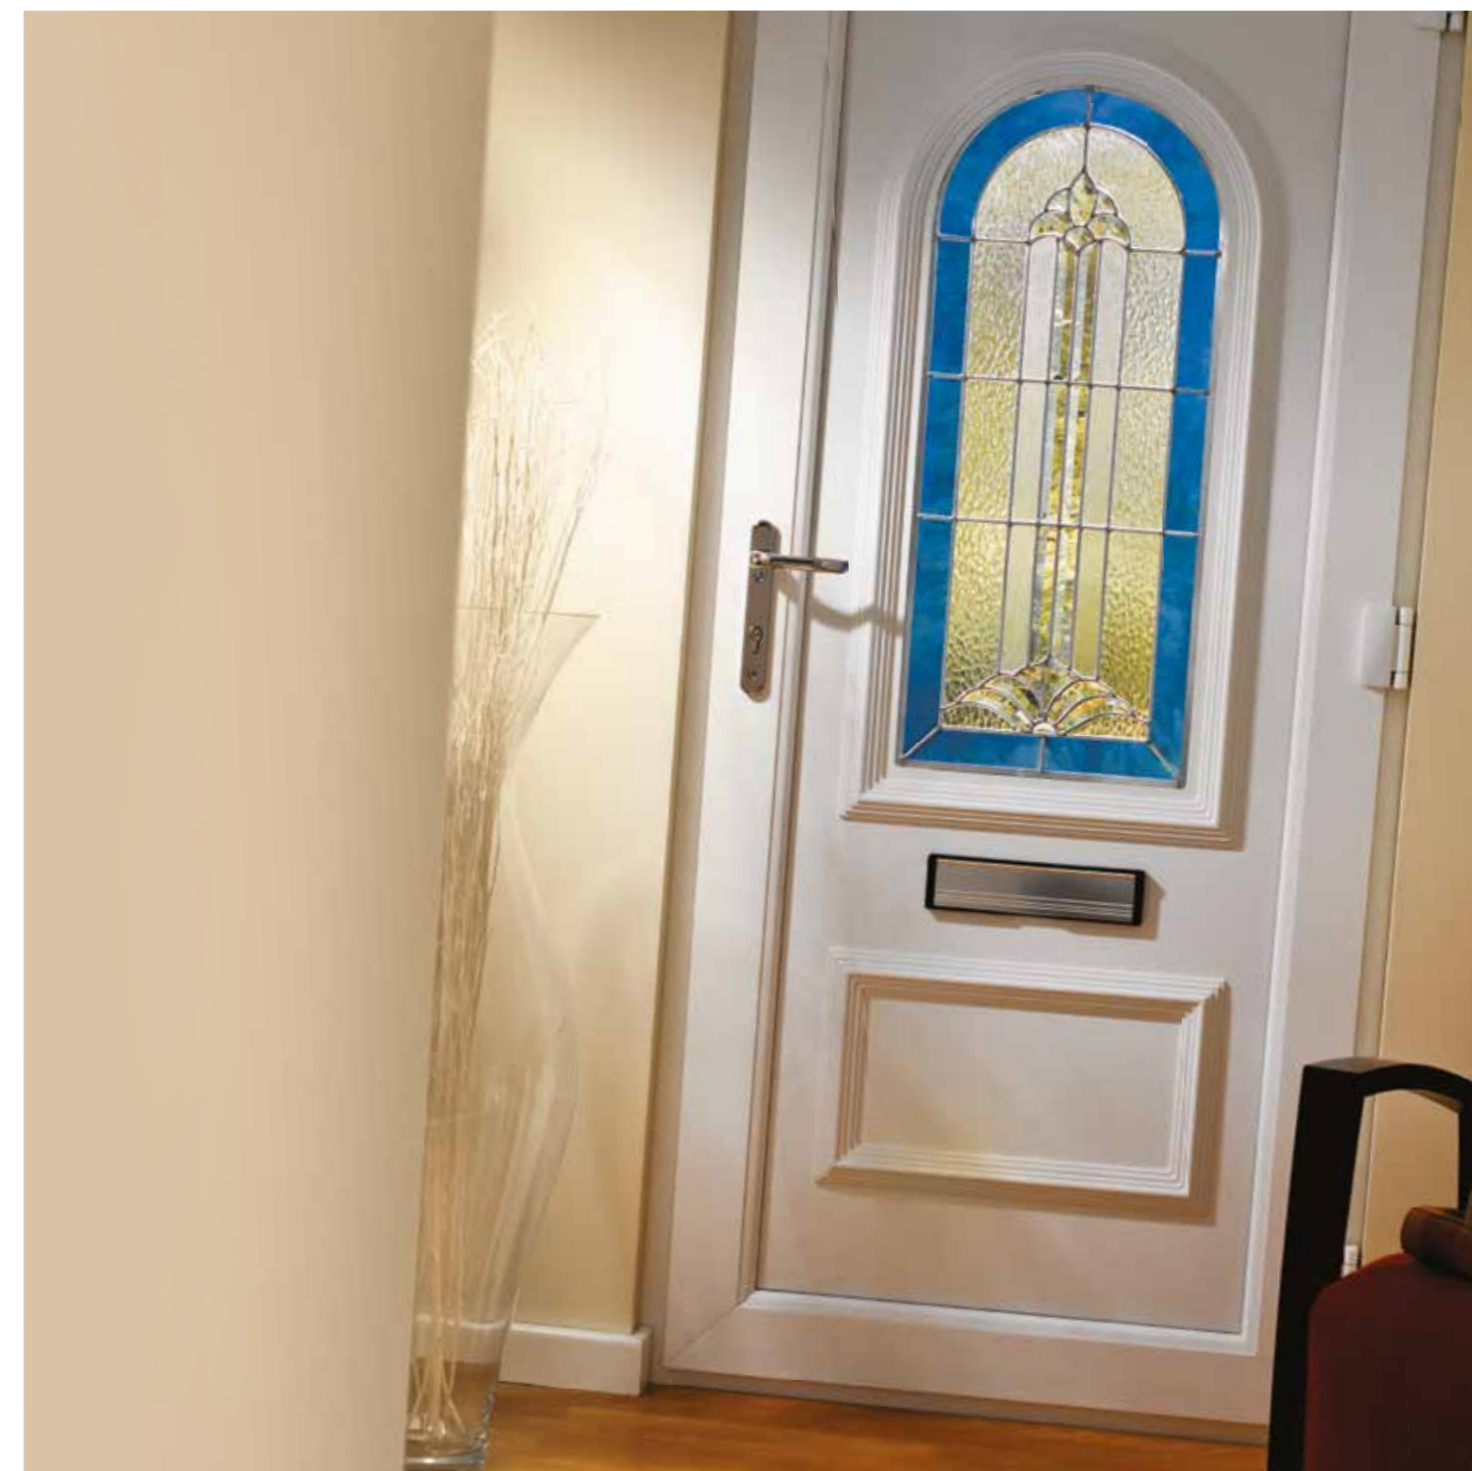

Door Maintenance

Keep your door looking great for longer

Your new PVC-U door is extremely low maintenance and is very easy to clean. How often will depend on where you live. For instance, a coastal or industrialised location, or near a busy road, may mean cleaning is required a little more often.

We recommend the following to help you get the very best from your PVC-U door:

Cleaning your door

- Wash the door and door frame with warm soapy water and a soft, lint-free cloth to remove grime and atmospheric deposits.
- Never use a pressure washer or steam cleaner.
- Stubborn marks on the door frame may need to be tackled with a specialised PVC cleaner but please ensure you read the cleaning guidelines carefully so as to ensure suitability.
- Under no circumstances should you use any solvent based or abrasive cleaners and avoid the use of any adhesives or tack for temporary fixing i.e. For seasonal or other decorations.

Maintaining your door

- Once every six months or so, apply a little light engineering oil (such as 3 in 1 oil) on all moving parts of the lock, cylinder and hinges.
- We also recommend that you help protect your door from possible natural thermal distortion by engaging the locking points by simply pulling up the handle each time you shut the door.

With a little care and attention, your PVC-U door should continue to look great for years to come!