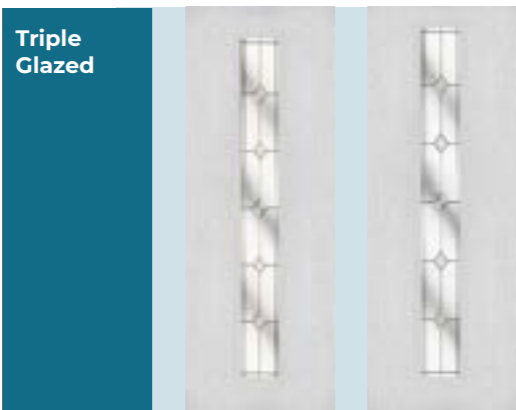

Deco (Clear Backing Glass only) Fusion Jewel Black / Beige Fusion Jewel Blue Fusion Jewel Green Fusion Jewel Red Alpine (Clear Backing Glass only) Satin Murano Black* Murano Blue* Murano Green* Murano Purple* Murano Red*

Triple Glazed

Simplicity Brass Simplicity Zinc