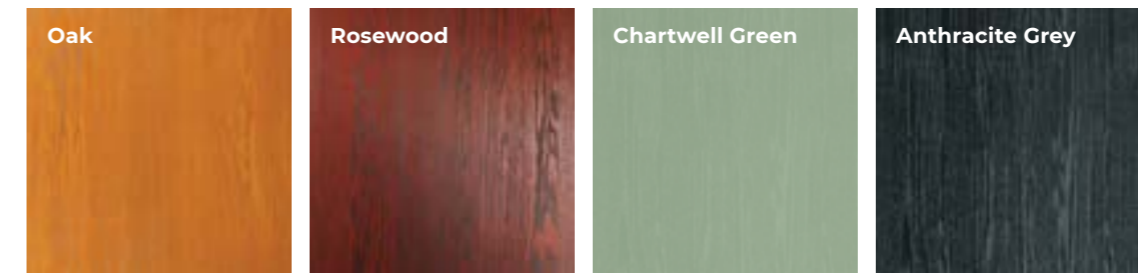

Standard Plus Colours