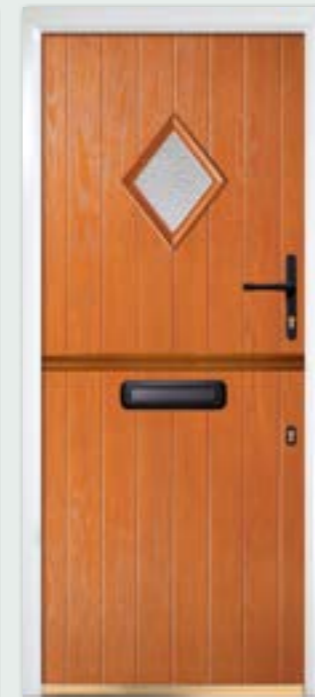

Stable Diamond

Colour Oak
Glass Minster
Furniture Heritage Antique Black