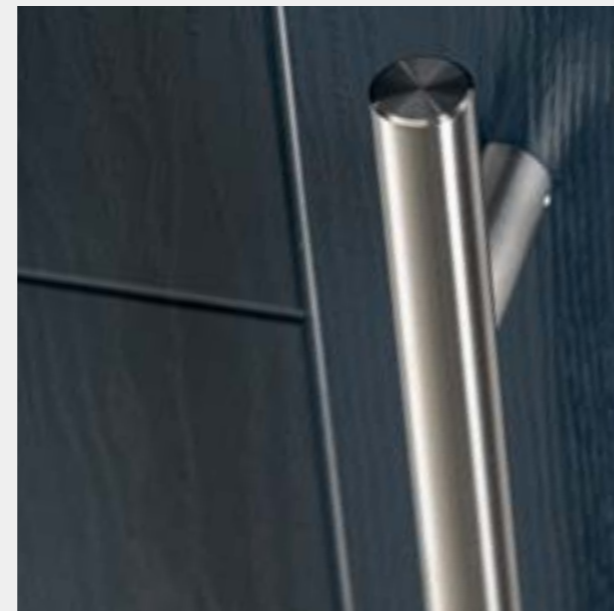

**Select Wishbone Solid**

**Colour** Premium Putty  
**Furniture** Contemporary

**Select Wishbone Solid**

**Colour** Premium Pastel Blue  
**Furniture** Contemporary

**Select**

With its strong European influence, the newly introduced contemporary Select offers a range of distinctive door styles which feature a horizontal or wishbone grooved pattern for a striking, modern effect.